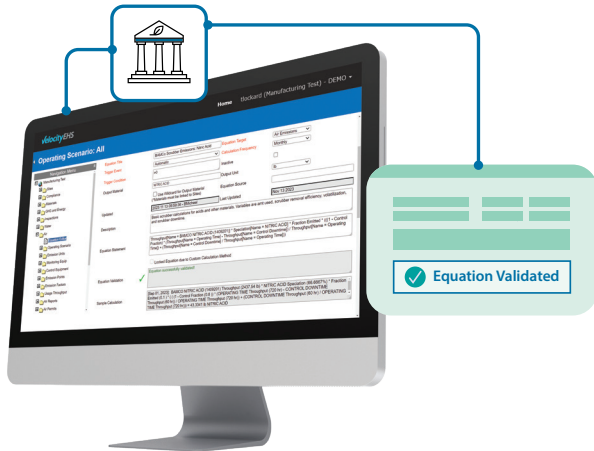

Water Quality Compliance is Everyone's Concern

Part of the VelocityEHS Environmental Compliance Solution

Collecting accurate water quality data can be an extraordinary challenge — facilities that generate and discharge wastewater face a long list of monitoring and reporting requirements.

Compliance demands precise monitoring and analysis at every point of discharge throughout each of your facilities, in addition to timely and accurate reporting at the local, state, and national level.

VelocityEHS Water Quality provides the stormwater/wastewater monitoring and reporting capabilities you need to ensure compliance with a wide range of water quality standards. Our cloud-based system helps you perform complex calculations in real-time to give you the most accurate, up-to-date discharge data available — helping you to manage your compliance with greater efficiency, visibility, and ease.